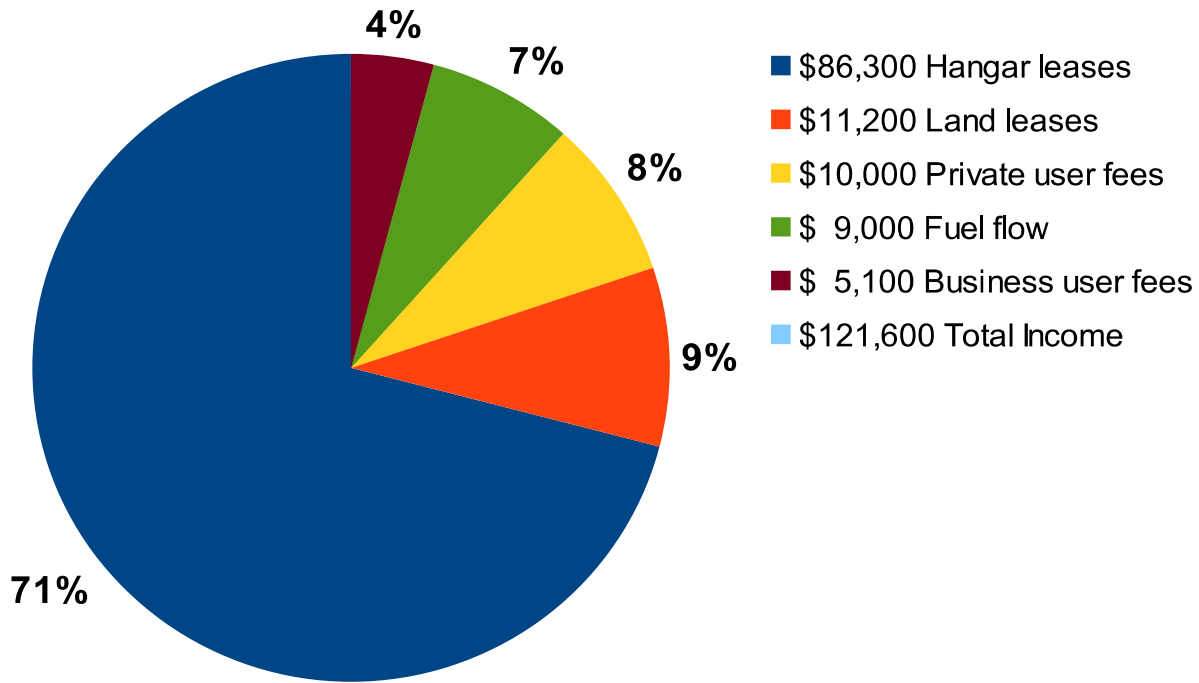

Portage County Regional Airport 2022 Budget

Income

Expenses